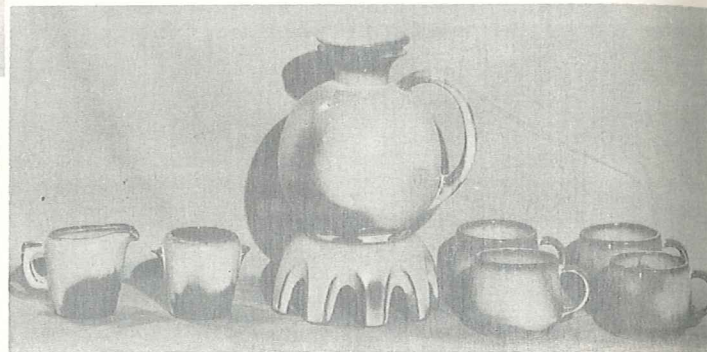

Westwind

PATTERN

AVAILABLE ONLY IN:

- Peach Glow
- Woodland Moss
- Prairie Green

6LS—45 PC. SERVICE SET, BOXED—44.00

6SS—16 PC. STARTER SET, BOXED—15.00

6TS—20 PIECE TERRACE SET, BOXED—19.00

6CS—9 PC. COFFEE SET, BOXED—11.00

6BB—17 PC. BARBEQUE SET, BOXED—19.00

6CC—SET OF 8 COFFEE CUPS, BOXED—6.50

6BS—10 PC. BRIDGE SET, BOXED—10.00

SIMPLICITY in its truest form — that's "Westwind." The carefully broken line of the shallow coupe shape is the key to the pattern. The simple unbroken line of the cup handle, with its broad thumb rest, combines grace and security.