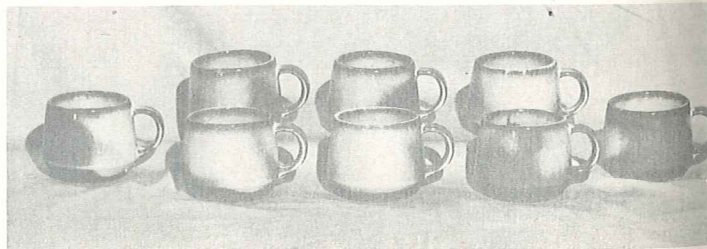

Westwind

PATTERN

AVAILABLE ONLY IN:

- Peach Glow
- Woodland Moss
- Prairie Green

6LS—45 PC. SERVICE SET, BOXED—44.00

6SS—16 PC. STARTER SET, BOXED—15.00

6TS—20 PIECE TERRACE SET, BOXED—19.00

6CS—9 PC. COFFEE SET, BOXED—11.00

6BB—17 PC. BARBEQUE SET, BOXED—19.00

6CC—SET OF 8 COFFEE CUPS, BOXED—6.50

6BS—10 PC. BRIDGE SET, BOXED—10.00

SIMPLICITY in its truest form — that's "Westwind." The carefully broken line of the shallow coupe shape is the key to the pattern. The simple unbroken line of the cup handle, with its broad thumb rest, combines grace and security.