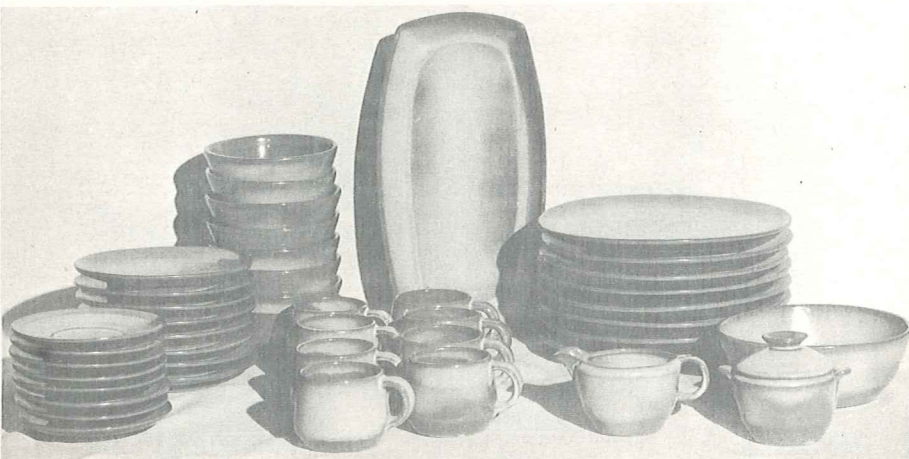

Westwind

PATTERN

AVAILABLE ONLY IN:

- Peach Glow
- Woodland Moss
- Prairie Green

6LS—45 PC. SERVICE SET, BOXED—44.00

6SS—16 PC. STARTER SET, BOXED—15.00

6TS—20 PIECE TERRACE SET, BOXED—19.00

6CS—9 PC. COFFEE SET, BOXED—11.00

6BB—17 PC. BARBEQUE SET, BOXED—19.00

6CC—SET OF 8 COFFEE CUPS, BOXED—6.50

6BS—10 PC. BRIDGE SET, BOXED—10.00

SIMPLICITY in its truest form — that's "Westwind." The carefully broken line of the shallow coupe shape is the key to the pattern. The simple unbroken line of the cup handle, with its broad thumb rest, combines grace and security.

The large and small open bakers have rolled rims for safety and ease of handling. Cleaning is no task. Much care is exercised in making these "easy-grip" knobs on the lids. This oven-to-table pottery is truly the gourmet's delight.