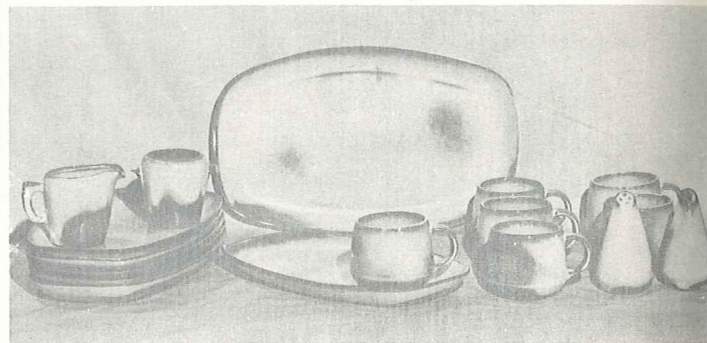

Westwind

PATTERN

AVAILABLE ONLY IN:

- Peach Glow
- Woodland Moss
- Prairie Green

6LS—45 PC. SERVICE SET, BOXED—44.00

6SS—16 PC. STARTER SET, BOXED—15.00

6TS—20 PIECE TERRACE SET, BOXED—19.00

6CS—9 PC. COFFEE SET, BOXED—11.00

6BB—17 PC. BARBEQUE SET, BOXED—19.00

6CC—SET OF 8 COFFEE CUPS, BOXED—6.50

6BS—10 PC. BRIDGE SET, BOXED—10.00

SIMPLICITY in its truest form — that's "Westwind." The carefully broken line of the shallow coupe shape is the key to the pattern. The simple unbroken line of the cup handle, with its broad thumb rest, combines grace and security.