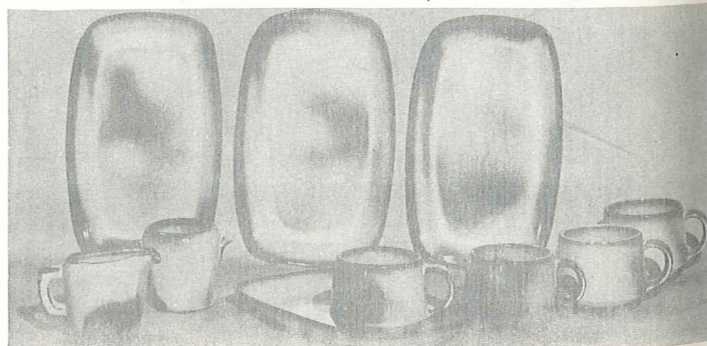

Westwind

PATTERN

AVAILABLE ONLY IN:

- Peach Glow
- Woodland Moss
- Prairie Green

6LS—45 PC. SERVICE SET, BOXED—44.00

6SS—16 PC. STARTER SET, BOXED—15.00

6TS—20 PIECE TERRACE SET, BOXED—19.00

6CS—9 PC. COFFEE SET, BOXED—11.00

6BB—17 PC. BARBEQUE SET, BOXED—19.00

6CC—SET OF 8 COFFEE CUPS, BOXED—6.50

6BS—10 PC. BRIDGE SET, BOXED—10.00

SIMPLICITY in its truest form — that's "Westwind." The carefully broken line of the shallow coupe shape is the key to the pattern. The simple unbroken line of the cup handle, with its broad thumb rest, combines grace and security.