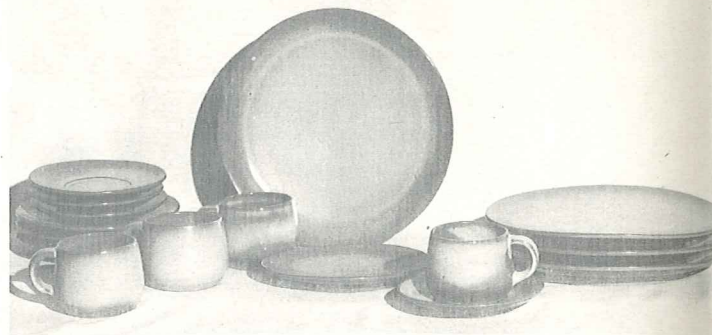

Westwind

PATTERN

AVAILABLE ONLY IN:

- Peach Glow
- Woodland Moss
- Prairie Green

6LS—45 PC. SERVICE SET, BOXED—44.00

6SS—16 PC. STARTER SET, BOXED—15.00

6TS—20 PIECE TERRACE SET, BOXED—19.00

6CS—9 PC. COFFEE SET, BOXED—11.00

6BB—17 PC. BARBEQUE SET, BOXED—19.00

6CC—SET OF 8 COFFEE CUPS, BOXED—6.50

6BS—10 PC. BRIDGE SET, BOXED—10.00

SIMPLICITY in its truest form — that's "Westwind." The carefully broken line of the shallow coupe shape is the key to the pattern. The simple unbroken line of the cup handle, with its broad thumb rest, combines grace and security.

The large and small open bakers have rolled rims for safety and ease of handling. Cleaning is no task. Much care is exercised in making these "easy-grip" knobs on the lids. This oven-to-table pottery is truly the gourmet's delight.