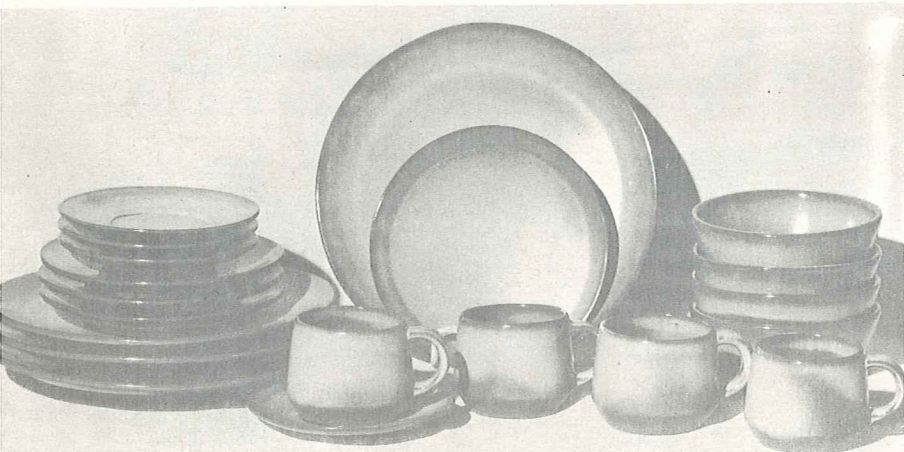

Westwind

PATTERN

AVAILABLE ONLY IN:

- Peach Glow
- Woodland Moss
- Prairie Green

6LS—45 PC. SERVICE SET, BOXED—44.00

6SS—16 PC. STARTER SET, BOXED—15.00

6TS—20 PIECE TERRACE SET, BOXED—19.00

6CS—9 PC. COFFEE SET, BOXED—11.00

6BB—17 PC. BARBEQUE SET, BOXED—19.00

6CC—SET OF 8 COFFEE CUPS, BOXED—6.50

6BS—10 PC. BRIDGE SET, BOXED—10.00

SIMPLICITY in its truest form — that's "Westwind." The carefully broken line of the shallow coupe shape is the key to the pattern. The simple unbroken line of the cup handle, with its broad thumb rest, combines grace and security.

The large and small open bakers have rolled rims for safety and ease of handling. Cleaning is no task. Much care is exercised in making these "easy-grip" knobs on the lids. This oven-to-table pottery is truly the gourmet's delight.